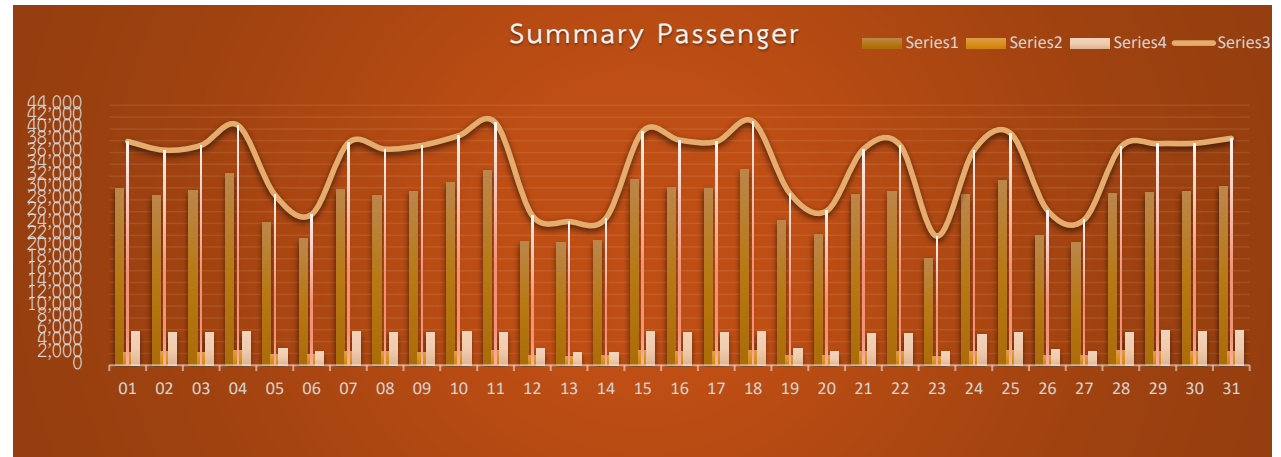

Red Line : Passenger Report October 2024

Date		Summary Passenger			
		North Line	West Line	GATE EMV KTB	Total
Tue	01-Oct-24	29,949	2,218	5,713	37,880
Wed	02-Oct-24	28,659	2,268	5,473	36,400
Thu	03-Oct-24	29,538	2,216	5,477	37,231
Fri	04-Oct-24	32,375	2,511	5,702	40,588
Sat	05-Oct-24	24,207	1,746	2,916	28,869
Sun	06-Oct-24	21,403	1,865	2,259	25,527
Mon	07-Oct-24	29,690	2,309	5,634	37,633
Tue	08-Oct-24	28,705	2,262	5,606	36,573
Wed	09-Oct-24	29,447	2,228	5,534	37,209
Thu	10-Oct-24	30,893	2,253	5,706	38,852
Fri	11-Oct-24	32,936	2,480	5,619	41,035
Sat	12-Oct-24	20,948	1,628	2,754	25,330
Sun	13-Oct-24	20,733	1,430	2,150	24,313
Mon	14-Oct-24	21,052	1,677	2,150	24,879
Tue	15-Oct-24	31,377	2,547	5,661	39,585
Wed	16-Oct-24	30,135	2,343	5,628	38,106
Thu	17-Oct-24	29,970	2,345	5,524	37,839
Fri	18-Oct-24	33,073	2,502	5,672	41,247
Sat	19-Oct-24	24,473	1,723	2,908	29,104
Sun	20-Oct-24	22,209	1,635	2,270	26,114
Mon	21-Oct-24	28,942	2,283	5,331	36,556
Tue	22-Oct-24	29,402	2,363	5,448	37,213
Wed	23-Oct-24	18,128	1,402	2,317	21,847
Thu	24-Oct-24	28,815	2,291	5,214	36,320
Fri	25-Oct-24	31,257	2,467	5,534	39,258
Sat	26-Oct-24	21,947	1,601	2,700	26,248
Sun	27-Oct-24	20,720	1,577	2,316	24,613
Mon	28-Oct-24	28,991	2,461	5,514	36,966
Tue	29-Oct-24	29,231	2,321	5,936	37,488
Wed	30-Oct-24	29,454	2,359	5,743	37,556
Thu	31-Oct-24	30,240	2,336	5,828	38,404
Total		848,899	65,647	142,237	1,056,783