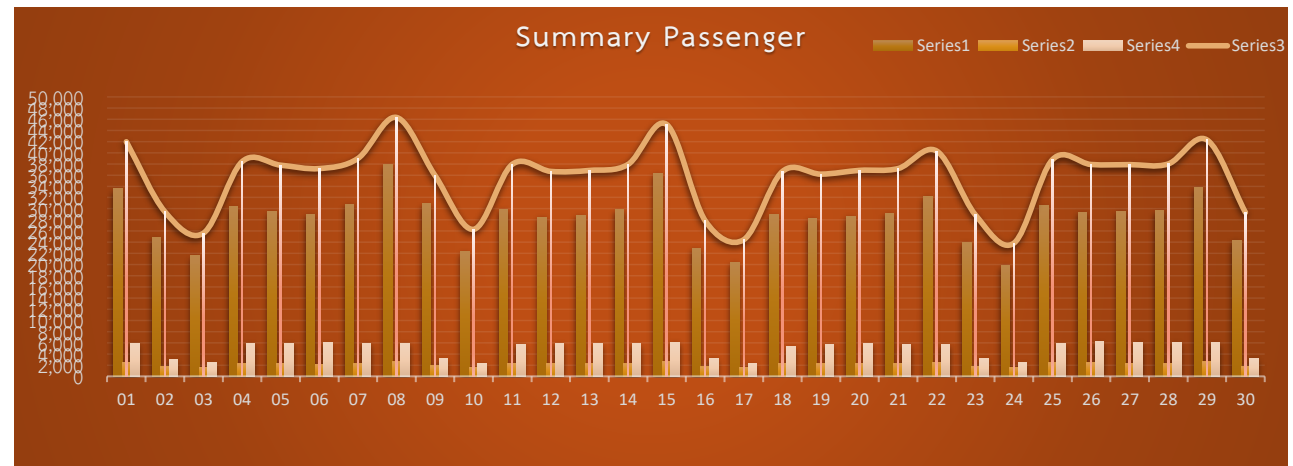

Red Line : Passenger Report November 2024

Date		Summary Passenger			
		North Line	West Line	GATE EMV KTB	Total
Fri	01-Nov-24	33,523	2,549	5,901	41,973
Sat	02-Nov-24	24,775	1,717	2,950	29,442
Sun	03-Nov-24	21,541	1,668	2,422	25,631
Mon	04-Nov-24	30,305	2,247	5,855	38,407
Tue	05-Nov-24	29,494	2,331	5,954	37,779
Wed	06-Nov-24	29,002	2,189	5,979	37,170
Thu	07-Nov-24	30,823	2,289	5,864	38,976
Fri	08-Nov-24	37,843	2,589	5,888	46,320
Sat	09-Nov-24	30,892	1,928	3,108	35,928
Sun	10-Nov-24	22,316	1,636	2,349	26,301
Mon	11-Nov-24	29,886	2,362	5,680	37,928
Tue	12-Nov-24	28,452	2,284	5,932	36,668
Wed	13-Nov-24	28,783	2,236	5,821	36,840
Thu	14-Nov-24	29,819	2,283	5,811	37,913
Fri	15-Nov-24	36,328	2,674	6,070	45,072
Sat	16-Nov-24	22,878	1,708	3,261	27,847
Sun	17-Nov-24	20,455	1,639	2,359	24,453
Mon	18-Nov-24	29,007	2,362	5,272	36,641
Tue	19-Nov-24	28,273	2,240	5,661	36,174
Wed	20-Nov-24	28,676	2,325	5,852	36,853
Thu	21-Nov-24	29,115	2,320	5,743	37,178
Fri	22-Nov-24	32,157	2,520	5,636	40,313
Sat	23-Nov-24	23,969	1,819	3,118	28,906
Sun	24-Nov-24	19,848	1,586	2,398	23,832
Mon	25-Nov-24	30,542	2,403	5,837	38,782
Tue	26-Nov-24	29,345	2,409	6,148	37,902
Wed	27-Nov-24	29,523	2,330	6,027	37,880
Thu	28-Nov-24	29,612	2,310	6,081	38,003
Fri	29-Nov-24	33,712	2,585	6,012	42,309
Sat	30-Nov-24	24,357	1,784	3,177	29,318
Total		855,251	65,322	148,166	1,068,739