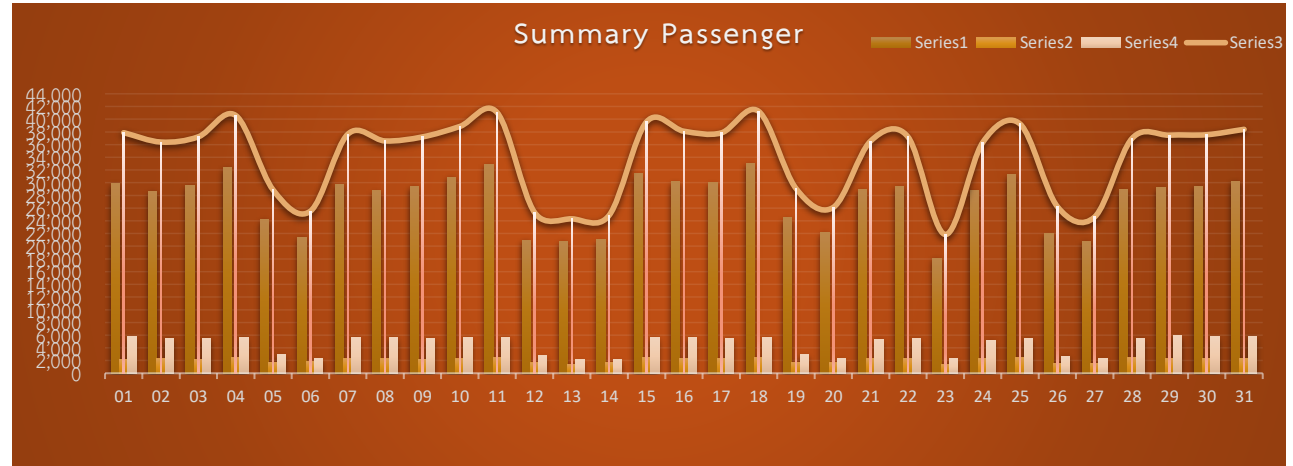

Red Line : Passenger Report October 2024

Date		Summary Passenger			
		North Line	West Line	GATE EMV KTB	Total
Tue	01-Oct-24	29,949	2,218	5,713	37,880
Wed	02-Oct-24	28,659	2,268	5,473	36,400
Thu	03-Oct-24	29,538	2,216	5,477	37,231
Fri	04-Oct-24	32,375	2,511	5,702	40,588
Sat	05-Oct-24	24,207	1,746	2,916	28,869
Sun	06-Oct-24	21,403	1,865	2,259	25,527
Mon	07-Oct-24	29,690	2,309	5,634	37,633
Tue	08-Oct-24	28,705	2,262	5,606	36,573
Wed	09-Oct-24	29,447	2,228	5,534	37,209
Thu	10-Oct-24	30,893	2,253	5,706	38,852
Fri	11-Oct-24	32,936	2,480	5,619	41,035
Sat	12-Oct-24	20,948	1,628	2,754	25,330
Sun	13-Oct-24	20,733	1,430	2,150	24,313
Mon	14-Oct-24	21,052	1,677	2,150	24,879
Tue	15-Oct-24	31,377	2,547	5,661	39,585
Wed	16-Oct-24	30,135	2,343	5,628	38,106
Thu	17-Oct-24	29,970	2,345	5,524	37,839
Fri	18-Oct-24	33,073	2,502	5,672	41,247
Sat	19-Oct-24	24,473	1,723	2,908	29,104
Sun	20-Oct-24	22,209	1,635	2,270	26,114
Mon	21-Oct-24	28,942	2,283	5,331	36,556
Tue	22-Oct-24	29,402	2,363	5,448	37,213
Wed	23-Oct-24	18,128	1,402	2,317	21,847
Thu	24-Oct-24	28,815	2,291	5,214	36,320
Fri	25-Oct-24	31,257	2,467	5,534	39,258
Sat	26-Oct-24	21,947	1,601	2,700	26,248
Sun	27-Oct-24	20,720	1,577	2,316	24,613
Mon	28-Oct-24	28,991	2,461	5,514	36,966
Tue	29-Oct-24	29,231	2,321	5,936	37,488
Wed	30-Oct-24	29,454	2,359	5,743	37,556
Thu	31-Oct-24	30,240	2,336	5,828	38,404
Total		848,899	65,647	142,237	1,056,783