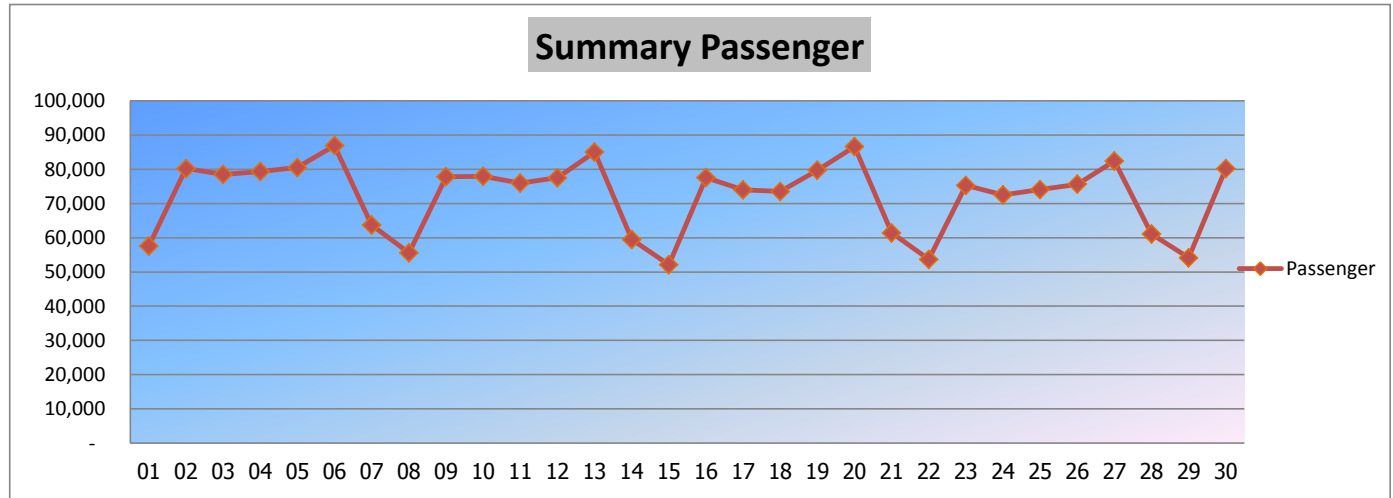

Airport Rail Link : Passenger Report September 2019

Date		City Line	Express	Summary
		Passenger	Passenger	Passenger
Sun	01-Sep-19	57,591	-	57,591
Mon	02-Sep-19	80,235	-	80,235
Tue	03-Sep-19	78,540	-	78,540
Wed	04-Sep-19	79,377	-	79,377
Thu	05-Sep-19	80,535	-	80,535
Fri	06-Sep-19	86,924	-	86,924
Sat	07-Sep-19	63,709	-	63,709
Sun	08-Sep-19	55,545	-	55,545
Mon	09-Sep-19	77,834	-	77,834
Tue	10-Sep-19	77,960	-	77,960
Wed	11-Sep-19	76,015	-	76,015
Thu	12-Sep-19	77,522	-	77,522
Fri	13-Sep-19	85,050	-	85,050
Sat	14-Sep-19	59,480	-	59,480
Sun	15-Sep-19	52,118	-	52,118
Mon	16-Sep-19	77,557	-	77,557
Tue	17-Sep-19	74,003	-	74,003
Wed	18-Sep-19	73,521	-	73,521
Thu	19-Sep-19	79,733	-	79,733
Fri	20-Sep-19	86,657	-	86,657
Sat	21-Sep-19	61,424	-	61,424
Sun	22-Sep-19	53,655	-	53,655
Mon	23-Sep-19	75,274	-	75,274
Tue	24-Sep-19	72,544	-	72,544
Wed	25-Sep-19	74,056	-	74,056
Thu	26-Sep-19	75,640	-	75,640
Fri	27-Sep-19	82,414	-	82,414
Sat	28-Sep-19	61,087	-	61,087
Sun	29-Sep-19	54,140	-	54,140
Mon	30-Sep-19	80,183	-	80,183
Total		2,170,323	0	2,170,323

Prepared By: Revenue System Section