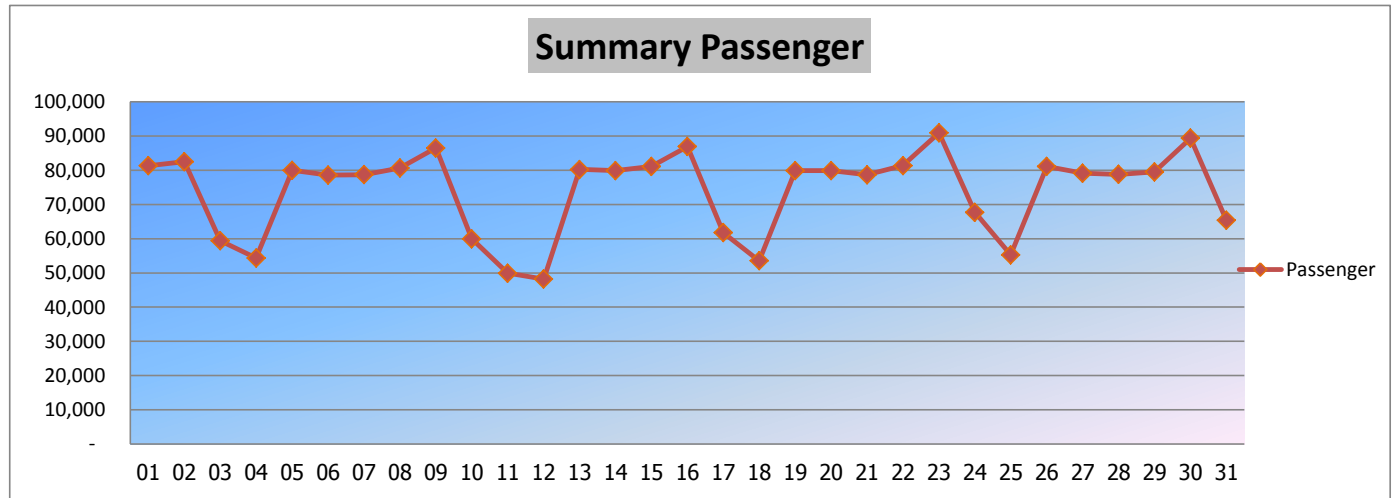

Airport Rail Link : Passenger Report August 2019

Date		City Line	Express	Summary
		Passenger	Passenger	Passenger
Thu	01-Aug-19	81,334	-	81,334
Fri	02-Aug-19	82,500	-	82,500
Sat	03-Aug-19	59,400	-	59,400
Sun	04-Aug-19	54,374	-	54,374
Mon	05-Aug-19	79,988	-	79,988
Tue	06-Aug-19	78,562	-	78,562
Wed	07-Aug-19	78,718	-	78,718
Thu	08-Aug-19	80,658	-	80,658
Fri	09-Aug-19	86,518	-	86,518
Sat	10-Aug-19	59,924	-	59,924
Sun	11-Aug-19	49,914	-	49,914
Mon	12-Aug-19	48,210	-	48,210
Tue	13-Aug-19	80,237	-	80,237
Wed	14-Aug-19	79,899	-	79,899
Thu	15-Aug-19	81,146	-	81,146
Fri	16-Aug-19	86,949	-	86,949
Sat	17-Aug-19	61,781	-	61,781
Sun	18-Aug-19	53,545	-	53,545
Mon	19-Aug-19	79,923	-	79,923
Tue	20-Aug-19	79,890	-	79,890
Wed	21-Aug-19	78,704	-	78,704
Thu	22-Aug-19	81,351	-	81,351
Fri	23-Aug-19	90,965	-	90,965
Sat	24-Aug-19	67,722	-	67,722
Sun	25-Aug-19	55,258	-	55,258
Mon	26-Aug-19	81,138	-	81,138
Tue	27-Aug-19	79,128	-	79,128
Wed	28-Aug-19	78,820	-	78,820
Thu	29-Aug-19	79,513	-	79,513
Fri	30-Aug-19	89,376	-	89,376
Sat	31-Aug-19	65,386	-	65,386
Total		2,290,831	0	2,290,831

Prepared By: Revenue System Section