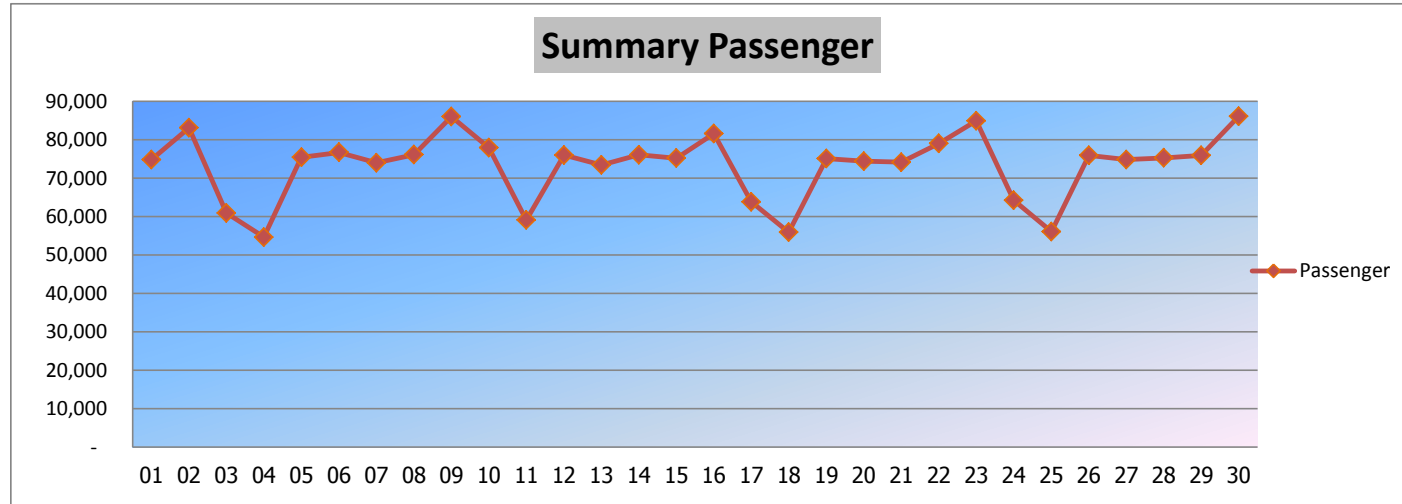

Airport Rail Link : Passenger Report November 2018

Date		City Line	Express	Summary
		Passenger	Passenger	Passenger
Thu	01-Nov-18	74,839	-	74,839
Fri	02-Nov-18	83,124	-	83,124
Sat	03-Nov-18	60,938	-	60,938
Sun	04-Nov-18	54,639	-	54,639
Mon	05-Nov-18	75,422	-	75,422
Tue	06-Nov-18	76,716	-	76,716
Wed	07-Nov-18	73,970	-	73,970
Thu	08-Nov-18	76,111	-	76,111
Fri	09-Nov-18	86,007	-	86,007
Sat	10-Nov-18	77,950	-	77,950
Sun	11-Nov-18	59,132	-	59,132
Mon	12-Nov-18	76,004	-	76,004
Tue	13-Nov-18	73,405	-	73,405
Wed	14-Nov-18	76,059	-	76,059
Thu	15-Nov-18	75,214	-	75,214
Fri	16-Nov-18	81,584	-	81,584
Sat	17-Nov-18	63,820	-	63,820
Sun	18-Nov-18	55,949	-	55,949
Mon	19-Nov-18	75,107	-	75,107
Tue	20-Nov-18	74,389	-	74,389
Wed	21-Nov-18	74,154	-	74,154
Thu	22-Nov-18	79,046	-	79,046
Fri	23-Nov-18	84,940	-	84,940
Sat	24-Nov-18	64,226	-	64,226
Sun	25-Nov-18	56,070	-	56,070
Mon	26-Nov-18	75,934	-	75,934
Tue	27-Nov-18	74,845	-	74,845
Wed	28-Nov-18	75,282	-	75,282
Thu	29-Nov-18	75,893	-	75,893
Fri	30-Nov-18	86,110	-	86,110
Total		2,196,879	0	2,196,879

Prepared By: Revenue System Section