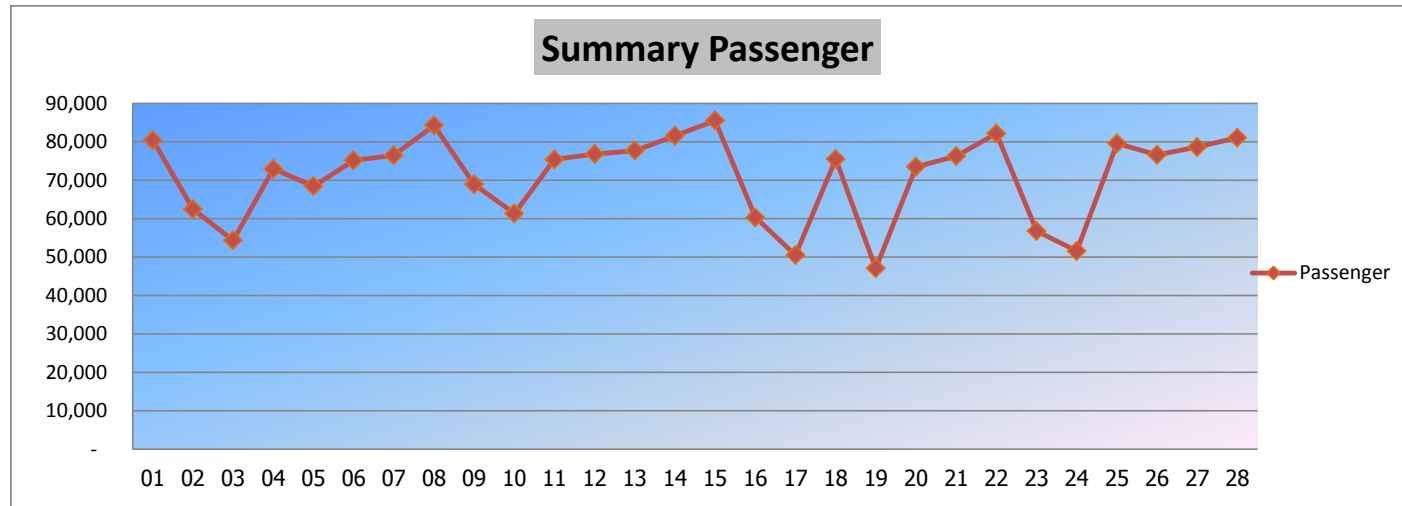

Airport Rail Link : Passenger Report February 2019

Date		City Line	Express	Summary
		Passenger	Passenger	Passenger
Fri	01-Feb-19	80,413	-	80,413
Sat	02-Feb-19	62,463	-	62,463
Sun	03-Feb-19	54,320	-	54,320
Mon	04-Feb-19	72,977	-	72,977
Tue	05-Feb-19	68,418	-	68,418
Wed	06-Feb-19	75,167	-	75,167
Thu	07-Feb-19	76,508	-	76,508
Fri	08-Feb-19	84,255	-	84,255
Sat	09-Feb-19	68,943	-	68,943
Sun	10-Feb-19	61,321	-	61,321
Mon	11-Feb-19	75,384	-	75,384
Tue	12-Feb-19	76,845	-	76,845
Wed	13-Feb-19	77,693	-	77,693
Thu	14-Feb-19	81,599	-	81,599
Fri	15-Feb-19	85,519	-	85,519
Sat	16-Feb-19	60,315	-	60,315
Sun	17-Feb-19	50,512	-	50,512
Mon	18-Feb-19	75,505	-	75,505
Tue	19-Feb-19	47,050	-	47,050
Wed	20-Feb-19	73,497	-	73,497
Thu	21-Feb-19	76,278	-	76,278
Fri	22-Feb-19	82,164	-	82,164
Sat	23-Feb-19	56,747	-	56,747
Sun	24-Feb-19	51,611	-	51,611
Mon	25-Feb-19	79,620	-	79,620
Tue	26-Feb-19	76,608	-	76,608
Wed	27-Feb-19	78,639	-	78,639
Thu	28-Feb-19	81,060	-	81,060
Total		1,991,431	0	1,991,431

Prepared By: Revenue System Section