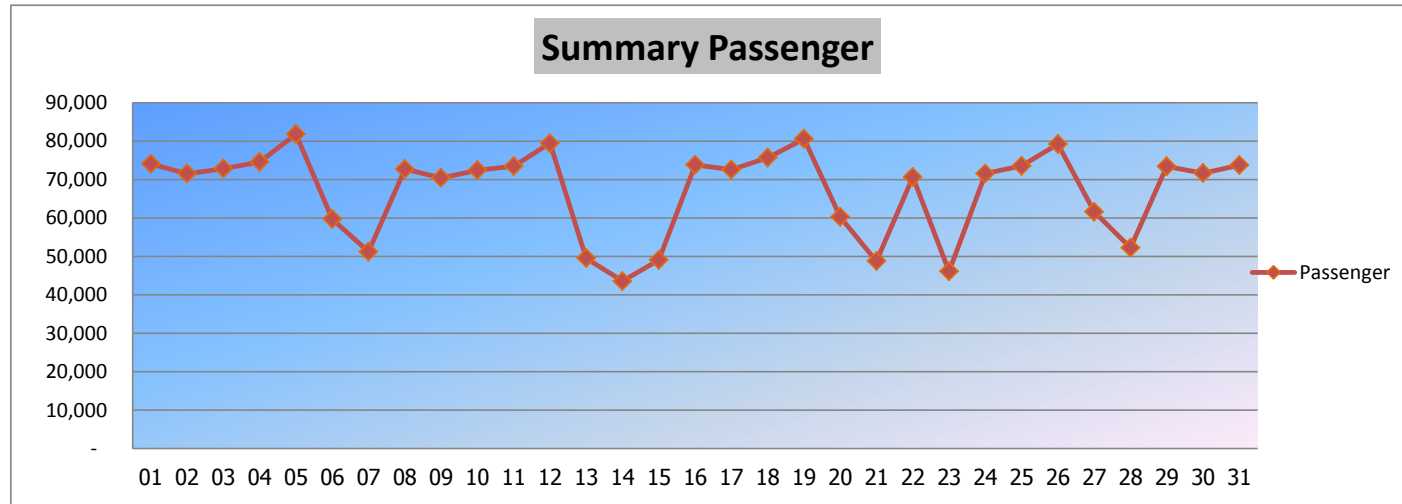

Airport Rail Link : Passenger Report October 2018

Date		City Line	Express	Summary
		Passenger	Passenger	Passenger
Mon	01-Oct-18	74,122	-	74,122
Tue	02-Oct-18	71,547	-	71,547
Wed	03-Oct-18	72,860	-	72,860
Thu	04-Oct-18	74,597	-	74,597
Fri	05-Oct-18	81,867	-	81,867
Sat	06-Oct-18	59,708	-	59,708
Sun	07-Oct-18	51,227	-	51,227
Mon	08-Oct-18	72,772	-	72,772
Tue	09-Oct-18	70,457	-	70,457
Wed	10-Oct-18	72,451	-	72,451
Thu	11-Oct-18	73,472	-	73,472
Fri	12-Oct-18	79,476	-	79,476
Sat	13-Oct-18	49,553	-	49,553
Sun	14-Oct-18	43,574	-	43,574
Mon	15-Oct-18	49,083	-	49,083
Tue	16-Oct-18	73,815	-	73,815
Wed	17-Oct-18	72,601	-	72,601
Thu	18-Oct-18	75,700	-	75,700
Fri	19-Oct-18	80,603	-	80,603
Sat	20-Oct-18	60,273	-	60,273
Sun	21-Oct-18	48,790	-	48,790
Mon	22-Oct-18	70,686	-	70,686
Tue	23-Oct-18	46,115	-	46,115
Wed	24-Oct-18	71,574	-	71,574
Thu	25-Oct-18	73,562	-	73,562
Fri	26-Oct-18	79,258	-	79,258
Sat	27-Oct-18	61,619	-	61,619
Sun	28-Oct-18	52,250	-	52,250
Mon	29-Oct-18	73,403	-	73,403
Tue	30-Oct-18	71,714	-	71,714
Wed	31-Oct-18	73,769	-	73,769
Total		2,082,498	0	2,082,498