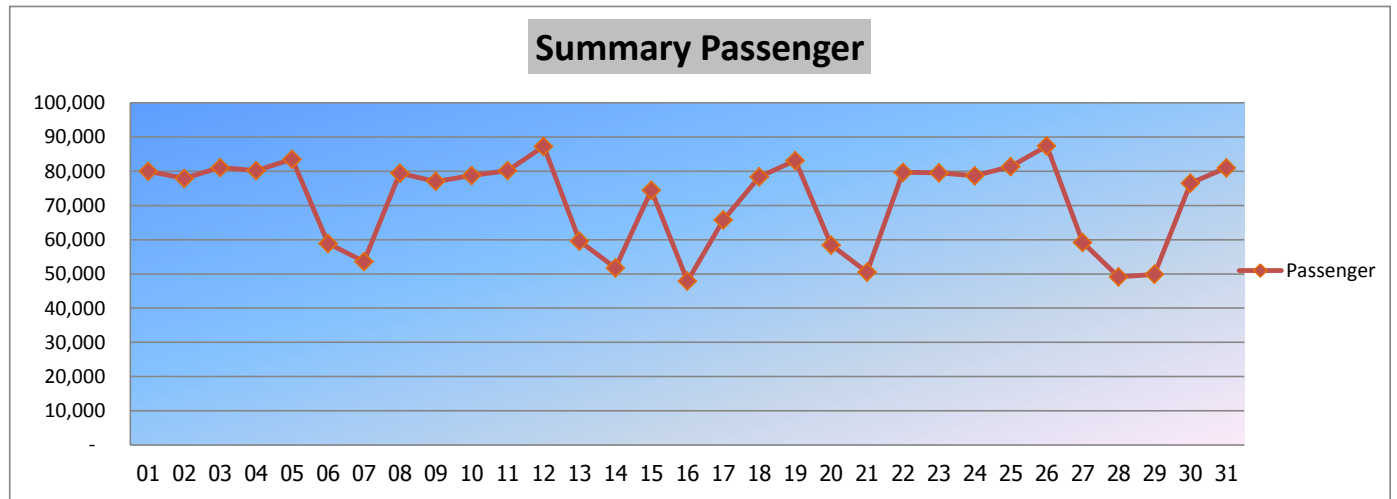

Airport Rail Link : Passenger Report July 2019

Date		City Line	Express	Summary
		Passenger	Passenger	Passenger
Mon	01-Jul-19	80,000	-	80,000
Tue	02-Jul-19	77,900	-	77,900
Wed	03-Jul-19	81,075	-	81,075
Thu	04-Jul-19	80,195	-	80,195
Fri	05-Jul-19	83,538	-	83,538
Sat	06-Jul-19	58,901	-	58,901
Sun	07-Jul-19	53,560	-	53,560
Mon	08-Jul-19	79,465	-	79,465
Tue	09-Jul-19	77,027	-	77,027
Wed	10-Jul-19	78,733	-	78,733
Thu	11-Jul-19	80,169	-	80,169
Fri	12-Jul-19	87,290	-	87,290
Sat	13-Jul-19	59,599	-	59,599
Sun	14-Jul-19	51,772	-	51,772
Mon	15-Jul-19	74,460	-	74,460
Tue	16-Jul-19	47,917	-	47,917
Wed	17-Jul-19	65,755	-	65,755
Thu	18-Jul-19	78,346	-	78,346
Fri	19-Jul-19	83,153	-	83,153
Sat	20-Jul-19	58,434	-	58,434
Sun	21-Jul-19	50,487	-	50,487
Mon	22-Jul-19	79,688	-	79,688
Tue	23-Jul-19	79,538	-	79,538
Wed	24-Jul-19	78,691	-	78,691
Thu	25-Jul-19	81,383	-	81,383
Fri	26-Jul-19	87,394	-	87,394
Sat	27-Jul-19	59,196	-	59,196
Sun	28-Jul-19	49,142	-	49,142
Mon	29-Jul-19	49,900	-	49,900
Tue	30-Jul-19	76,502	-	76,502
Wed	31-Jul-19	80,976	-	80,976
Total		2,210,186	0	2,210,186

Prepared By: Revenue System Section