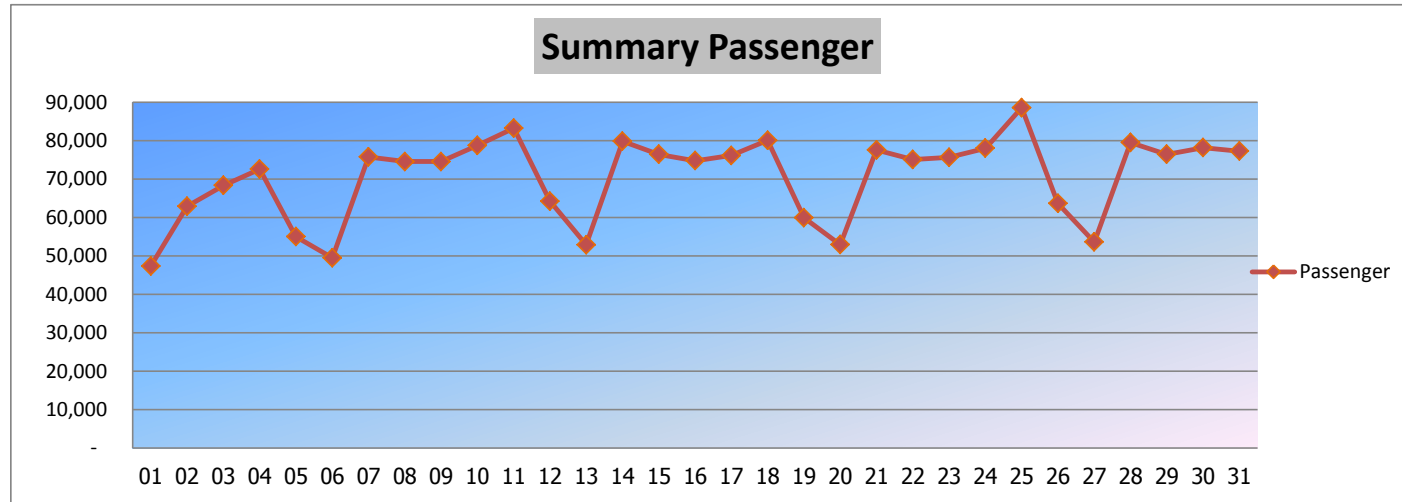

Airport Rail Link : Passenger Report January 2019

Date		City Line	Express	Summary
		Passenger	Passenger	Passenger
Tue	01-Jan-19	47,390	-	47,390
Wed	02-Jan-19	62,945	-	62,945
Thu	03-Jan-19	68,361	-	68,361
Fri	04-Jan-19	72,614	-	72,614
Sat	05-Jan-19	55,020	-	55,020
Sun	06-Jan-19	49,488	-	49,488
Mon	07-Jan-19	75,763	-	75,763
Tue	08-Jan-19	74,554	-	74,554
Wed	09-Jan-19	74,558	-	74,558
Thu	10-Jan-19	78,765	-	78,765
Fri	11-Jan-19	83,254	-	83,254
Sat	12-Jan-19	64,228	-	64,228
Sun	13-Jan-19	52,905	-	52,905
Mon	14-Jan-19	79,882	-	79,882
Tue	15-Jan-19	76,456	-	76,456
Wed	16-Jan-19	74,793	-	74,793
Thu	17-Jan-19	76,159	-	76,159
Fri	18-Jan-19	80,053	-	80,053
Sat	19-Jan-19	59,945	-	59,945
Sun	20-Jan-19	52,953	-	52,953
Mon	21-Jan-19	77,551	-	77,551
Tue	22-Jan-19	75,090	-	75,090
Wed	23-Jan-19	75,654	-	75,654
Thu	24-Jan-19	78,040	-	78,040
Fri	25-Jan-19	88,550	-	88,550
Sat	26-Jan-19	63,686	-	63,686
Sun	27-Jan-19	53,620	-	53,620
Mon	28-Jan-19	79,496	-	79,496
Tue	29-Jan-19	76,462	-	76,462
Wed	30-Jan-19	78,196	-	78,196
Thu	31-Jan-19	77,276	-	77,276
Total		2,183,707	0	2,183,707

Prepared By: Revenue System Section