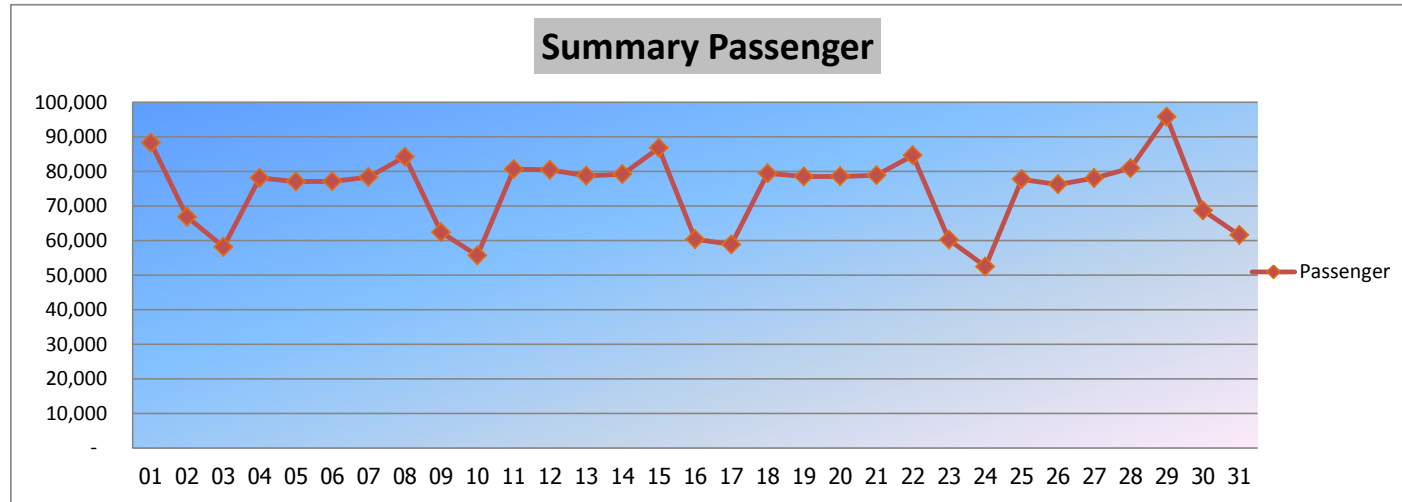

Airport Rail Link : Passenger Report March 2019

Date		City Line	Express	Summary
		Passenger	Passenger	Passenger
Fri	01-Mar-19	88,240	-	88,240
Sat	02-Mar-19	66,818	-	66,818
Sun	03-Mar-19	58,122	-	58,122
Mon	04-Mar-19	78,114	-	78,114
Tue	05-Mar-19	77,077	-	77,077
Wed	06-Mar-19	77,130	-	77,130
Thu	07-Mar-19	78,329	-	78,329
Fri	08-Mar-19	84,237	-	84,237
Sat	09-Mar-19	62,397	-	62,397
Sun	10-Mar-19	55,701	-	55,701
Mon	11-Mar-19	80,665	-	80,665
Tue	12-Mar-19	80,433	-	80,433
Wed	13-Mar-19	78,723	-	78,723
Thu	14-Mar-19	79,216	-	79,216
Fri	15-Mar-19	86,781	-	86,781
Sat	16-Mar-19	60,361	-	60,361
Sun	17-Mar-19	58,879	-	58,879
Mon	18-Mar-19	79,466	-	79,466
Tue	19-Mar-19	78,507	-	78,507
Wed	20-Mar-19	78,564	-	78,564
Thu	21-Mar-19	78,884	-	78,884
Fri	22-Mar-19	84,672	-	84,672
Sat	23-Mar-19	60,224	-	60,224
Sun	24-Mar-19	52,494	-	52,494
Mon	25-Mar-19	77,712	-	77,712
Tue	26-Mar-19	76,260	-	76,260
Wed	27-Mar-19	78,061	-	78,061
Thu	28-Mar-19	80,918	-	80,918
Fri	29-Mar-19	95,771	-	95,771
Sat	30-Mar-19	68,715	-	68,715
Sun	31-Mar-19	61,622	-	61,622
Total		2,303,093	0	2,303,093

Prepared By: Revenue System Section