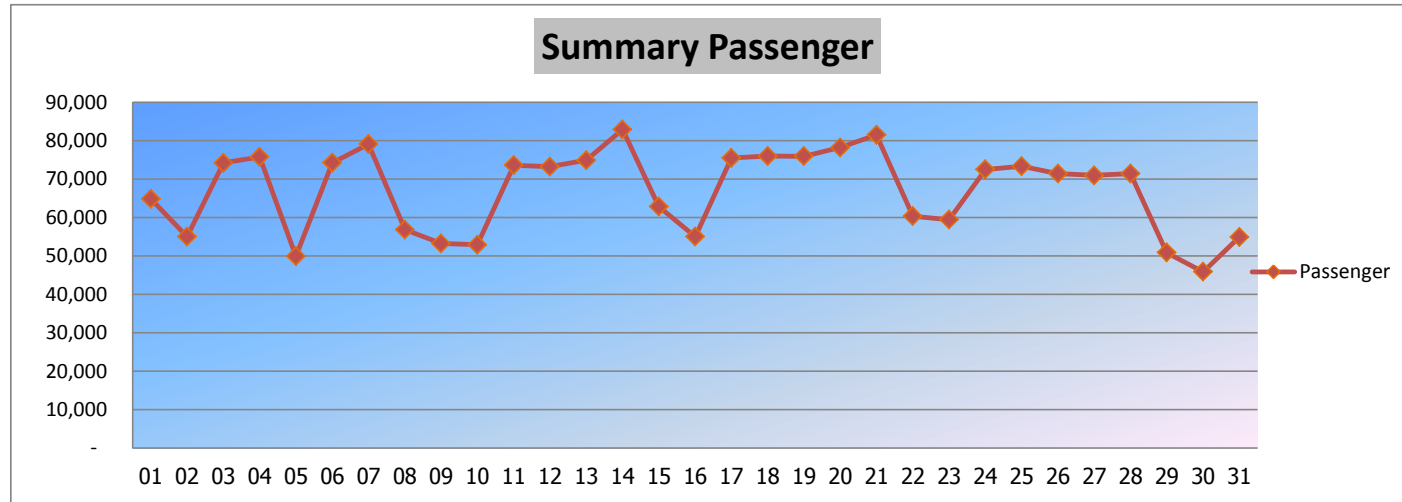

Airport Rail Link : Passenger Report December 2018

Date		City Line	Express	Summary
		Passenger	Passenger	Passenger
Sat	01-Dec-18	64,846	-	64,846
Sun	02-Dec-18	55,042	-	55,042
Mon	03-Dec-18	74,221	-	74,221
Tue	04-Dec-18	75,767	-	75,767
Wed	05-Dec-18	49,912	-	49,912
Thu	06-Dec-18	74,256	-	74,256
Fri	07-Dec-18	79,079	-	79,079
Sat	08-Dec-18	56,814	-	56,814
Sun	09-Dec-18	53,223	-	53,223
Mon	10-Dec-18	52,917	-	52,917
Tue	11-Dec-18	73,623	-	73,623
Wed	12-Dec-18	73,218	-	73,218
Thu	13-Dec-18	74,887	-	74,887
Fri	14-Dec-18	82,930	-	82,930
Sat	15-Dec-18	62,834	-	62,834
Sun	16-Dec-18	55,029	-	55,029
Mon	17-Dec-18	75,523	-	75,523
Tue	18-Dec-18	75,973	-	75,973
Wed	19-Dec-18	75,957	-	75,957
Thu	20-Dec-18	78,220	-	78,220
Fri	21-Dec-18	81,495	-	81,495
Sat	22-Dec-18	60,337	-	60,337
Sun	23-Dec-18	59,435	-	59,435
Mon	24-Dec-18	72,509	-	72,509
Tue	25-Dec-18	73,338	-	73,338
Wed	26-Dec-18	71,442	-	71,442
Thu	27-Dec-18	70,972	-	70,972
Fri	28-Dec-18	71,417	-	71,417
Sat	29-Dec-18	50,882	-	50,882
Sun	30-Dec-18	45,876	-	45,876
Mon	31-Dec-18	54,890	-	54,890
Total		2,076,864	0	2,076,864

Prepared By: Revenue System Section