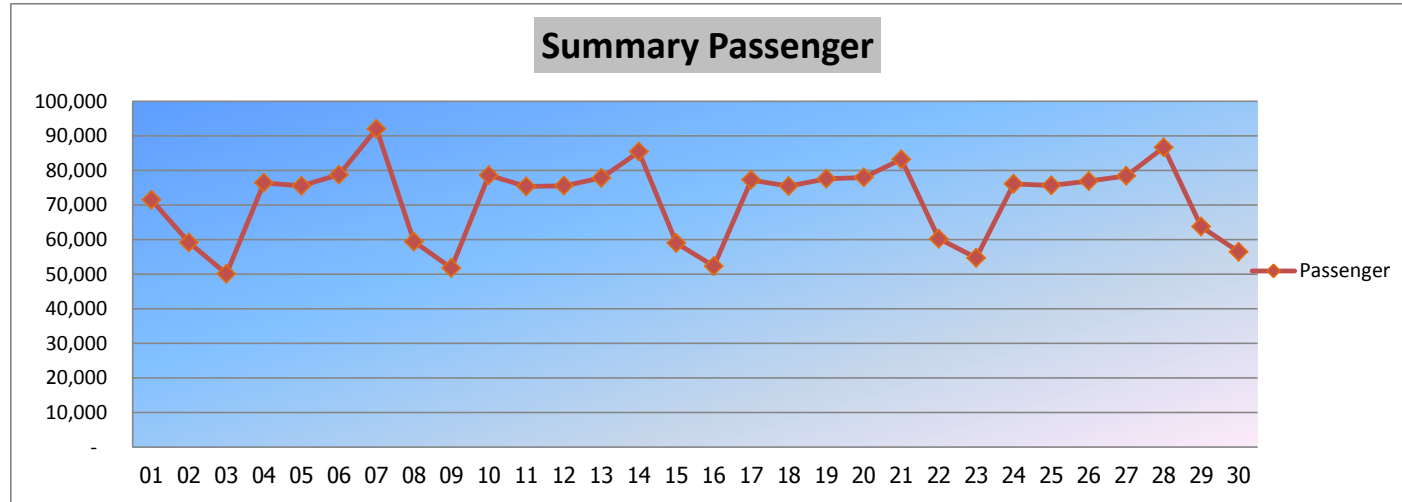

Airport Rail Link : Passenger Report June 2019

Date		City Line	Express	Summary
		Passenger	Passenger	Passenger
Sat	01-Jun-19	71,521	-	71,521
Sun	02-Jun-19	59,143	-	59,143
Mon	03-Jun-19	50,079	-	50,079
Tue	04-Jun-19	76,437	-	76,437
Wed	05-Jun-19	75,533	-	75,533
Thu	06-Jun-19	78,785	-	78,785
Fri	07-Jun-19	92,024	-	92,024
Sat	08-Jun-19	59,414	-	59,414
Sun	09-Jun-19	51,741	-	51,741
Mon	10-Jun-19	78,590	-	78,590
Tue	11-Jun-19	75,402	-	75,402
Wed	12-Jun-19	75,605	-	75,605
Thu	13-Jun-19	77,853	-	77,853
Fri	14-Jun-19	85,407	-	85,407
Sat	15-Jun-19	59,026	-	59,026
Sun	16-Jun-19	52,347	-	52,347
Mon	17-Jun-19	77,265	-	77,265
Tue	18-Jun-19	75,447	-	75,447
Wed	19-Jun-19	77,623	-	77,623
Thu	20-Jun-19	77,959	-	77,959
Fri	21-Jun-19	83,231	-	83,231
Sat	22-Jun-19	60,255	-	60,255
Sun	23-Jun-19	54,698	-	54,698
Mon	24-Jun-19	76,147	-	76,147
Tue	25-Jun-19	75,648	-	75,648
Wed	26-Jun-19	76,924	-	76,924
Thu	27-Jun-19	78,463	-	78,463
Fri	28-Jun-19	86,652	-	86,652
Sat	29-Jun-19	63,747	-	63,747
Sun	30-Jun-19	56,497	-	56,497
Total		2,139,463	0	2,139,463

Prepared By: Revenue System Section