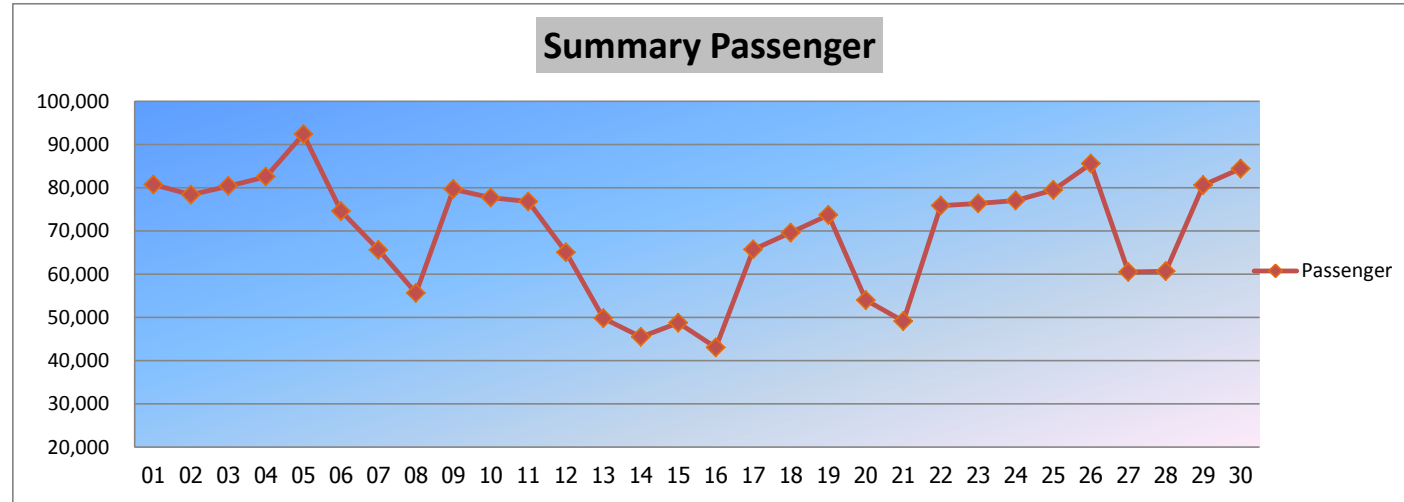

Airport Rail Link : Passenger Report April 2019

Date		City Line	Express	Summary
		Passenger	Passenger	Passenger
Mon	01-Apr-19	80,719	-	80,719
Tue	02-Apr-19	78,415	-	78,415
Wed	03-Apr-19	80,399	-	80,399
Thu	04-Apr-19	82,547	-	82,547
Fri	05-Apr-19	92,392	-	92,392
Sat	06-Apr-19	74,606	-	74,606
Sun	07-Apr-19	65,604	-	65,604
Mon	08-Apr-19	55,672	-	55,672
Tue	09-Apr-19	79,671	-	79,671
Wed	10-Apr-19	77,682	-	77,682
Thu	11-Apr-19	76,792	-	76,792
Fri	12-Apr-19	65,053	-	65,053
Sat	13-Apr-19	49,827	-	49,827
Sun	14-Apr-19	45,477	-	45,477
Mon	15-Apr-19	48,776	-	48,776
Tue	16-Apr-19	43,044	-	43,044
Wed	17-Apr-19	65,741	-	65,741
Thu	18-Apr-19	69,622	-	69,622
Fri	19-Apr-19	73,732	-	73,732
Sat	20-Apr-19	53,999	-	53,999
Sun	21-Apr-19	49,108	-	49,108
Mon	22-Apr-19	75,870	-	75,870
Tue	23-Apr-19	76,370	-	76,370
Wed	24-Apr-19	77,056	-	77,056
Thu	25-Apr-19	79,501	-	79,501
Fri	26-Apr-19	85,594	-	85,594
Sat	27-Apr-19	60,497	-	60,497
Sun	28-Apr-19	60,712	-	60,712
Mon	29-Apr-19	80,620	-	80,620
Tue	30-Apr-19	84,425	-	84,425
Total		2,089,523	0	2,089,523

Prepared By: Revenue System Section