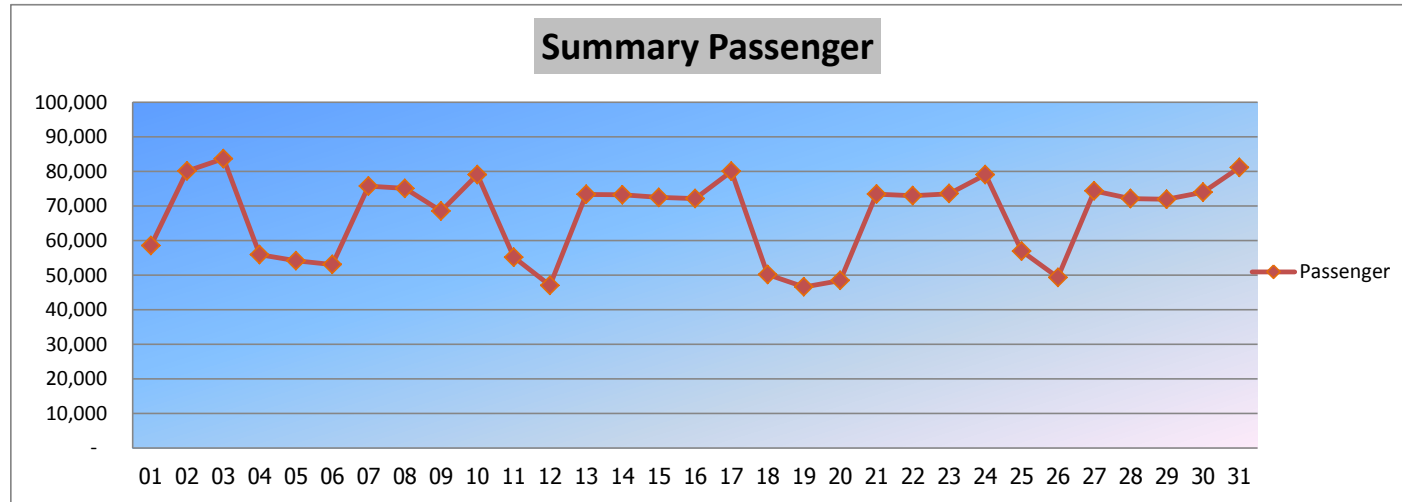

Airport Rail Link : Passenger Report May 2019

Date		City Line	Express	Summary
		Passenger	Passenger	Passenger
Wed	01-May-19	58,574	-	58,574
Thu	02-May-19	80,130	-	80,130
Fri	03-May-19	83,679	-	83,679
Sat	04-May-19	55,961	-	55,961
Sun	05-May-19	54,147	-	54,147
Mon	06-May-19	53,062	-	53,062
Tue	07-May-19	75,720	-	75,720
Wed	08-May-19	75,083	-	75,083
Thu	09-May-19	68,491	-	68,491
Fri	10-May-19	79,042	-	79,042
Sat	11-May-19	55,161	-	55,161
Sun	12-May-19	47,022	-	47,022
Mon	13-May-19	73,376	-	73,376
Tue	14-May-19	73,235	-	73,235
Wed	15-May-19	72,470	-	72,470
Thu	16-May-19	72,159	-	72,159
Fri	17-May-19	80,053	-	80,053
Sat	18-May-19	50,188	-	50,188
Sun	19-May-19	46,613	-	46,613
Mon	20-May-19	48,479	-	48,479
Tue	21-May-19	73,411	-	73,411
Wed	22-May-19	72,950	-	72,950
Thu	23-May-19	73,565	-	73,565
Fri	24-May-19	79,043	-	79,043
Sat	25-May-19	56,930	-	56,930
Sun	26-May-19	49,329	-	49,329
Mon	27-May-19	74,359	-	74,359
Tue	28-May-19	72,146	-	72,146
Wed	29-May-19	71,923	-	71,923
Thu	30-May-19	73,954	-	73,954
Fri	31-May-19	81,150	-	81,150
Total		2,081,405	0	2,081,405

Prepared By: Revenue System Section